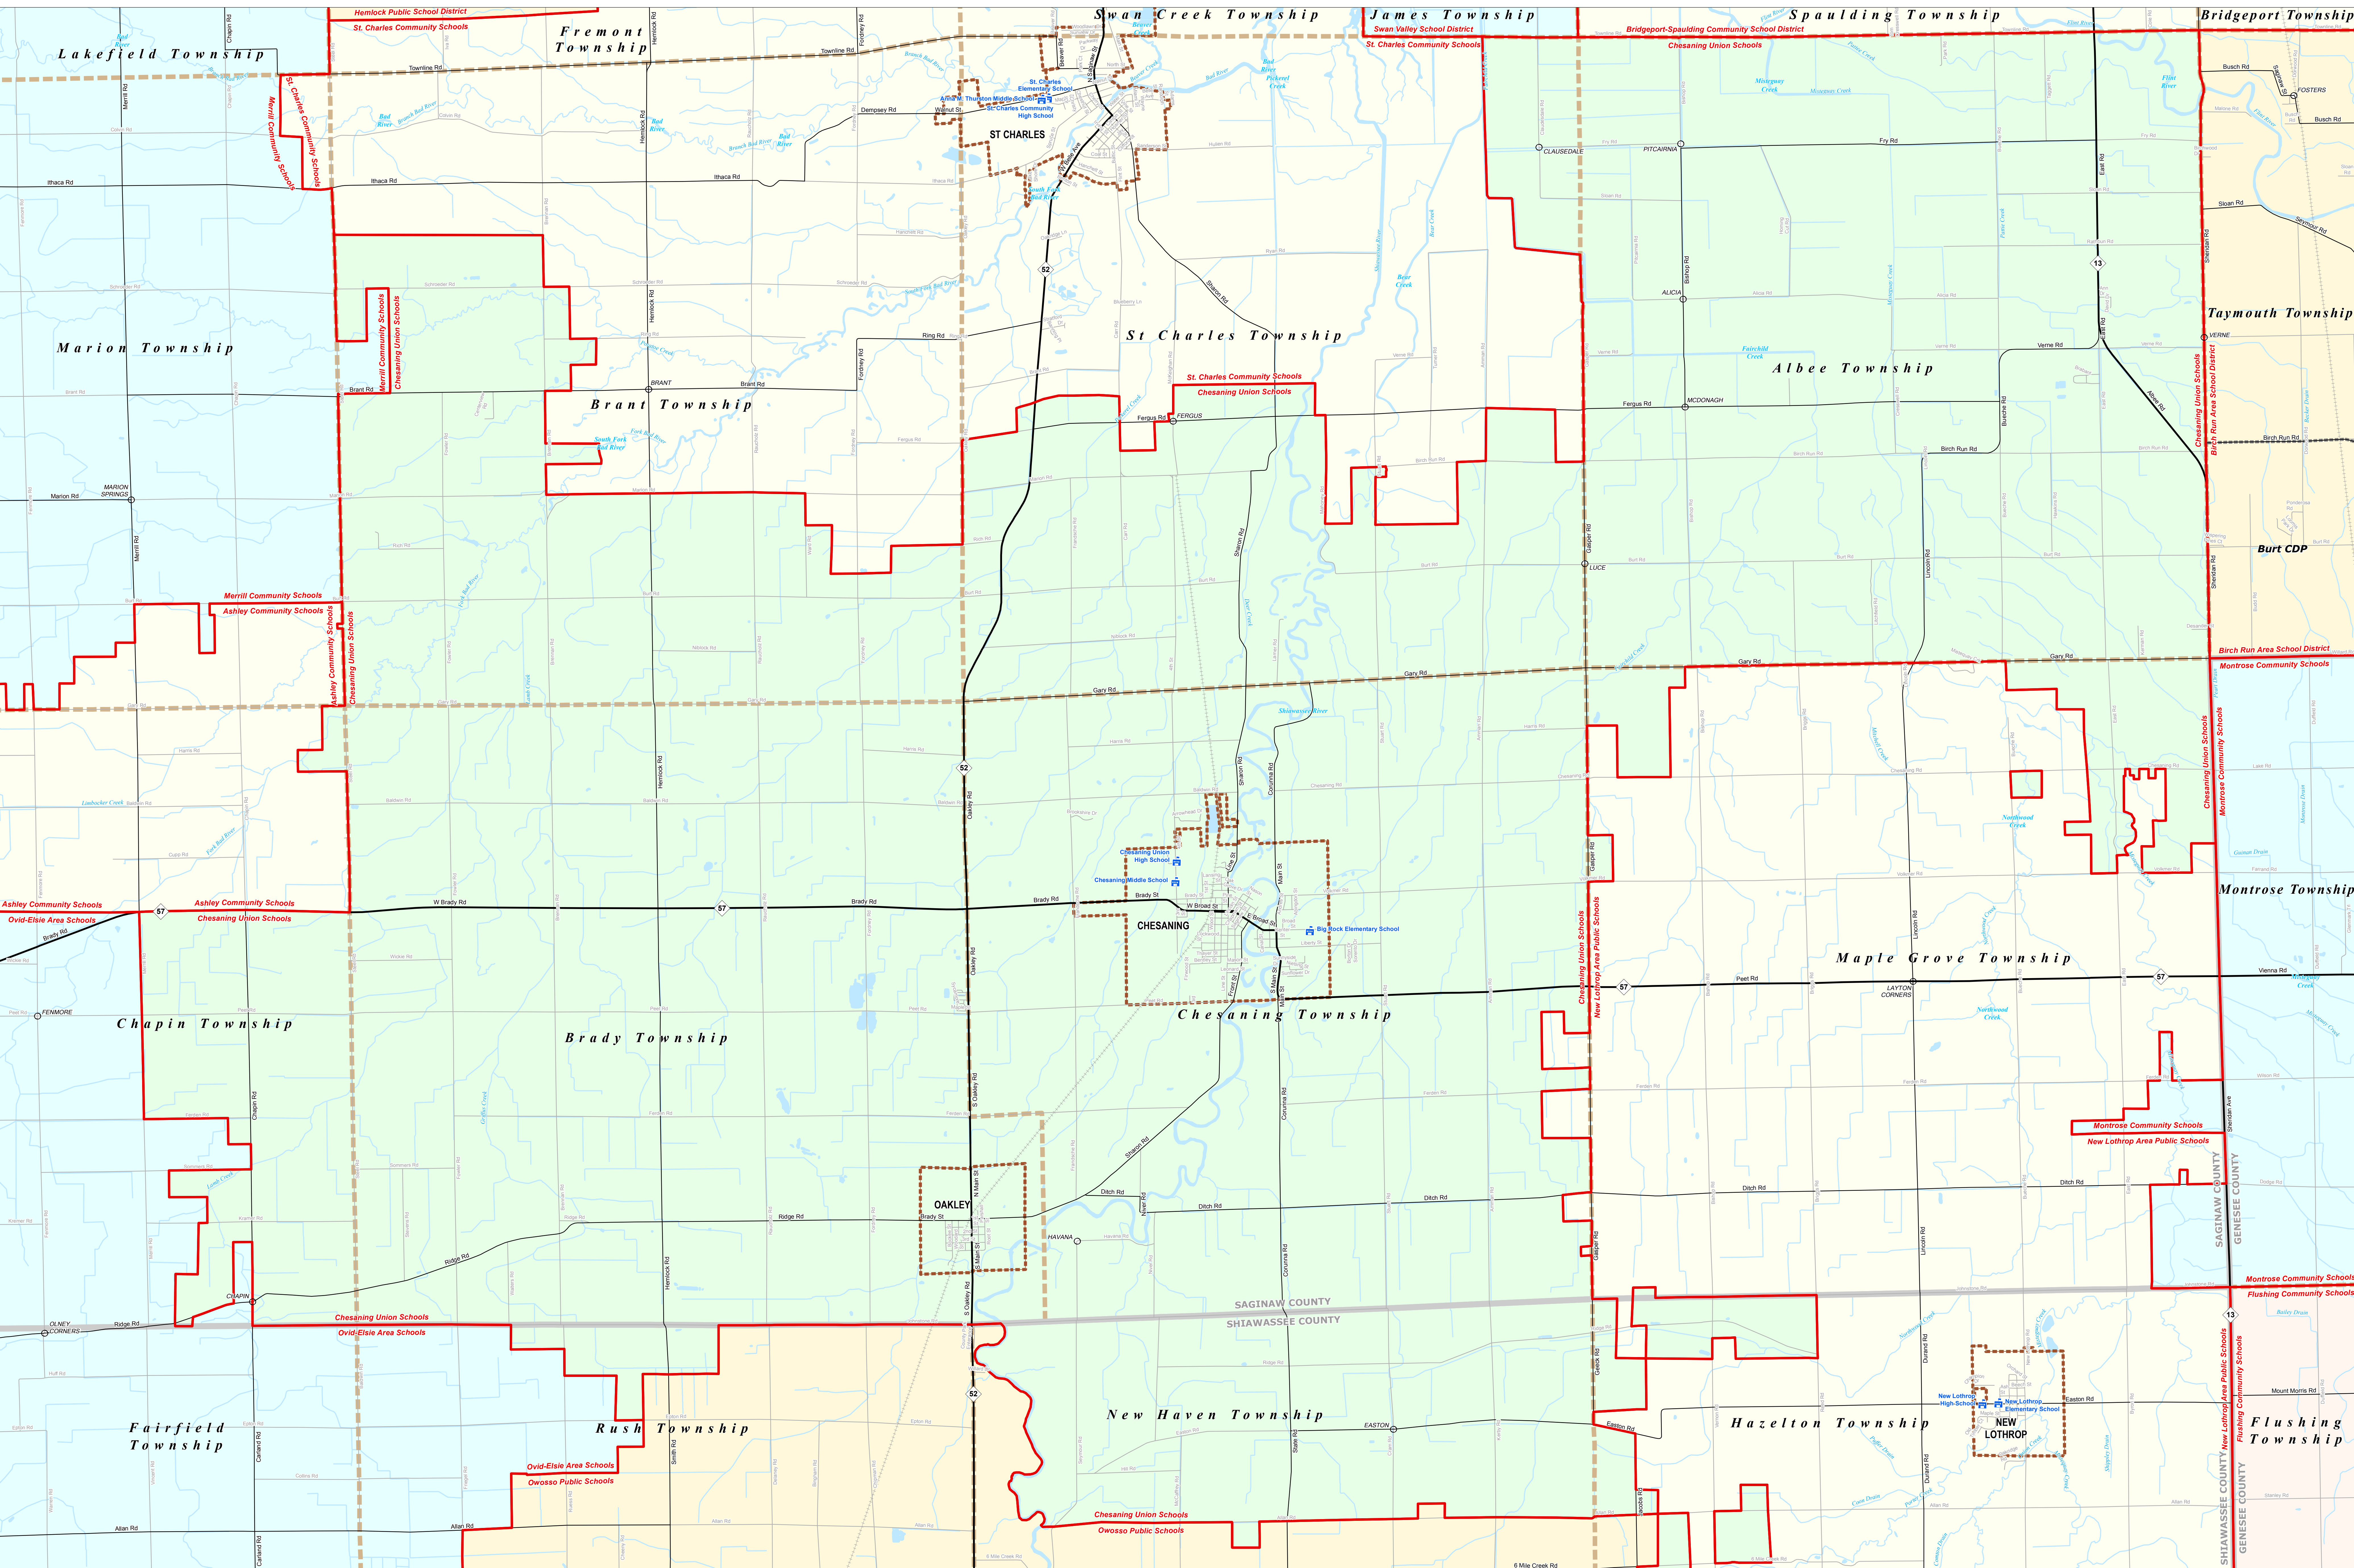

CHESANING UNION SCHOOLS

Saginaw ISD

0 0.25 0.5 1 Miles

Legend	
	School District
	County
	City
	Township
	Village
	Census Designated Place
	Unincorporated Place
	School
	Freeway
	Primary Road
	Local Road
	Railroad
	Water Feature
	River, Stream, or Drain

Source: Michigan Geographic Framework, v13a